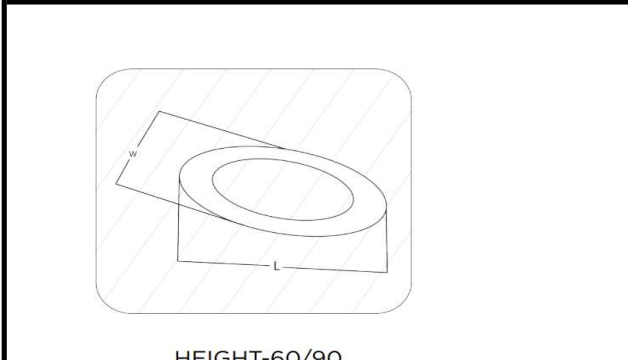

Sovitron Interior Pvt.Ltd.

Model Name	Jetta Ring Oval Recessed /DLARJOVDRD-50
Description	Architectural Light

Technical description	Image
-----------------------	-------

Dimension	Custom dimension H=60/90/95mm
Frame	Aluminium
Color Tempertaure	4000K
Power	50W
Total Luminous Flux	4000 lm
Efficacy	80 lm/W
IP rating	50
Color Rendering	≥80
Mounting	Recessed
Optics	White Opal Diffuser
Dimming	NON-Dimmable
Operating Voltage	220-240 VAC
Standard Lifetime	L70 minimum at 50,000 burning hours

Dimension diagram

HEIGHT-60/90

Custom dimension, coating and installation available upon request

Remarks:-

Address: Plot #7 Saroorpur-Nangla Industrial Area,Ballabgarh-Sohna Road,Faridabad-121005
Email: info@sovitron.com